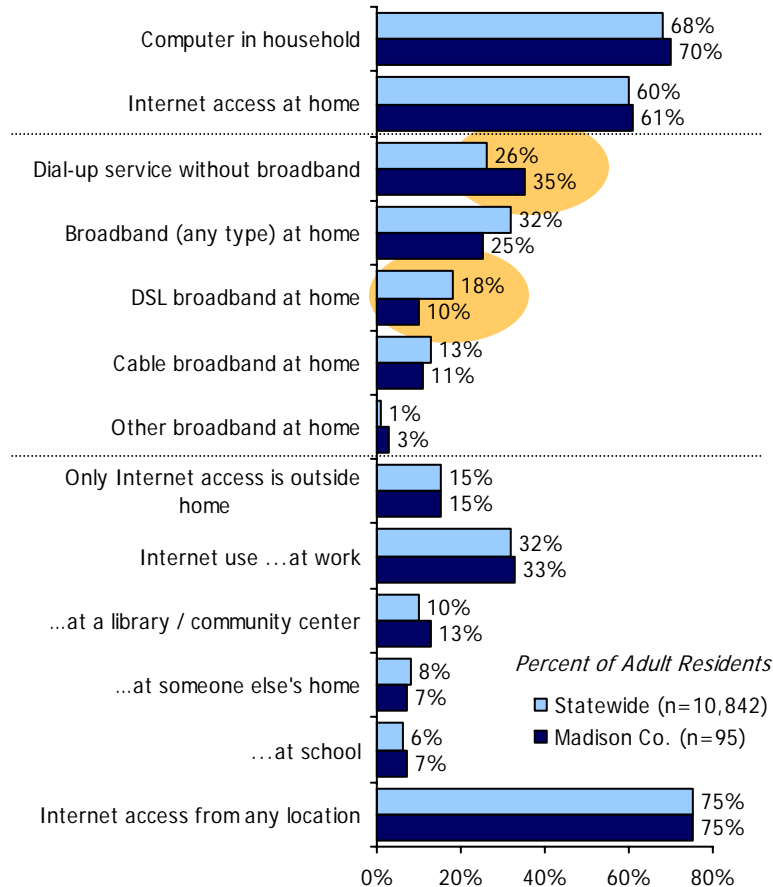

**Internet & Broadband Use in Kentucky
Madison County Results from the
2005 County Level Technology Assessment Study**

Technology Use & Barriers: Madison County

Technology Adoption & Use

Barriers to Internet & Broadband

Source: 2005 ConnectKY Technology Assessment Study. Statistically significant differences (z-test at 95% confidence level) between the two groups are highlighted.
 Note: Barriers to obtaining Internet and broadband use are rebased to show as a percent of all adults.