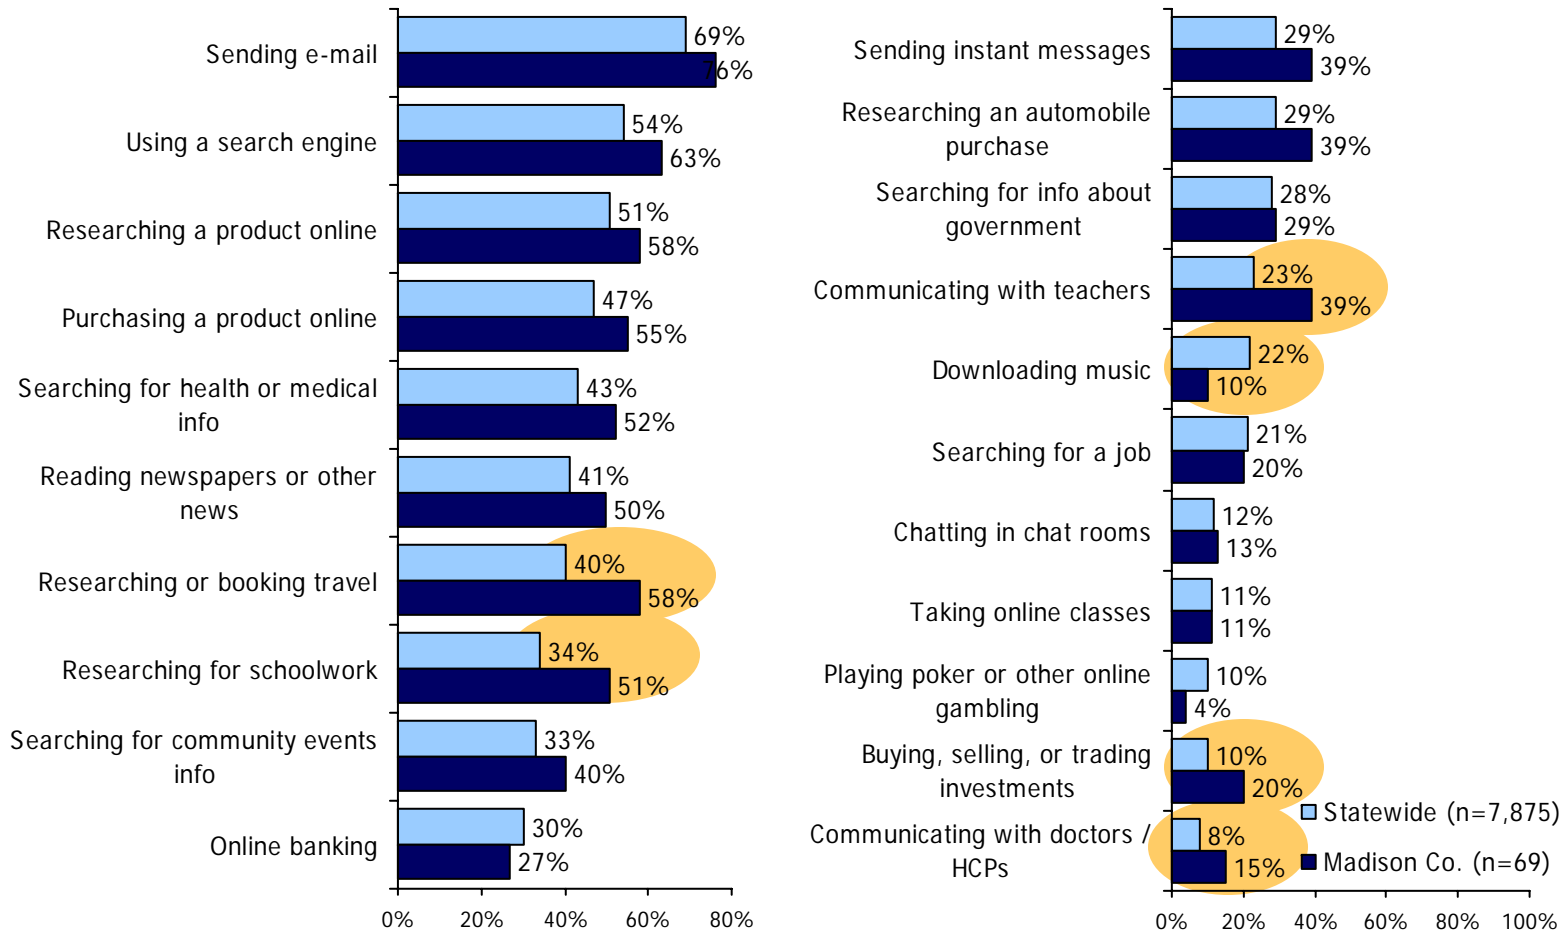

Uses for the Internet: Madison County

Source: 2005 ConnectKY Technology Assessment Study.

Statistically significant differences (z-test at 95% confidence level) between the two groups are highlighted.