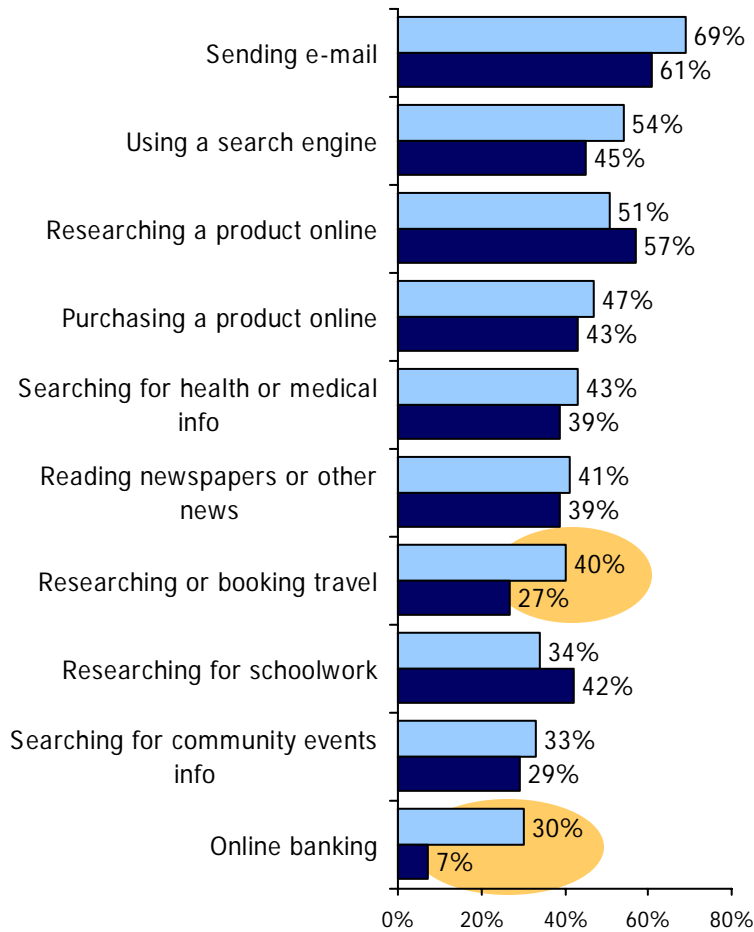

Uses for the Internet: Magoffin County

Source: 2005 ConnectKY Technology Assessment Study.

Statistically significant differences (z-test at 95% confidence level) between the two groups are highlighted.