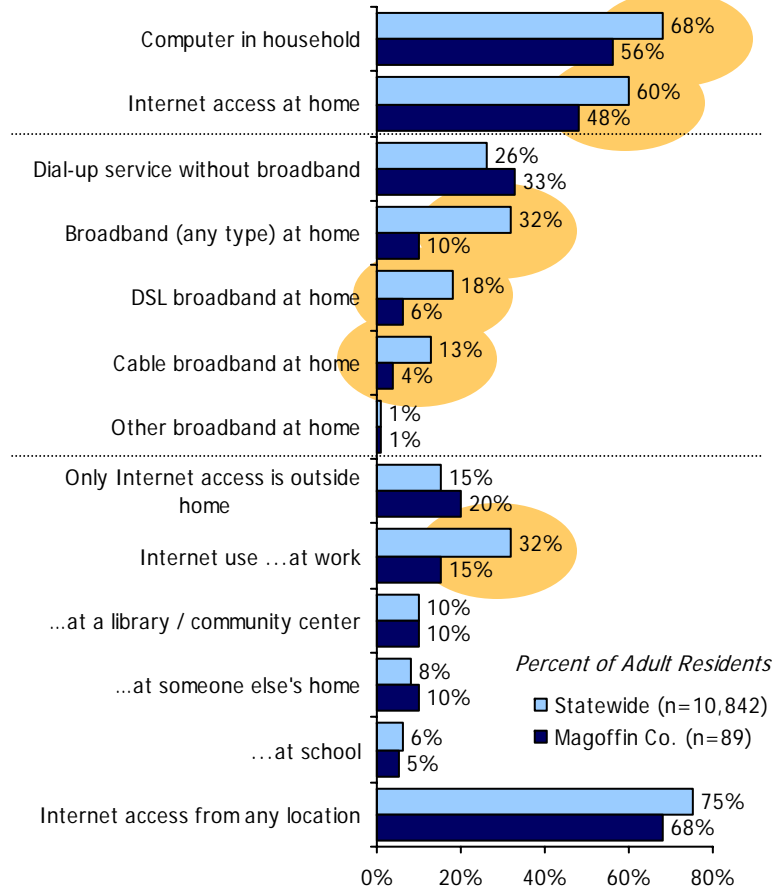

**Internet & Broadband Use in Kentucky
Magoffin County Results from the
2005 County Level Technology Assessment Study**

Technology Use & Barriers: Magoffin County

Technology Adoption & Use

Barriers to Internet & Broadband

Source: 2005 ConnectKY Technology Assessment Study. Statistically significant differences (z-test at 95% confidence level) between the two groups are highlighted.
 Note: Barriers to obtaining Internet and broadband use are rebased to show as a percent of all adults.