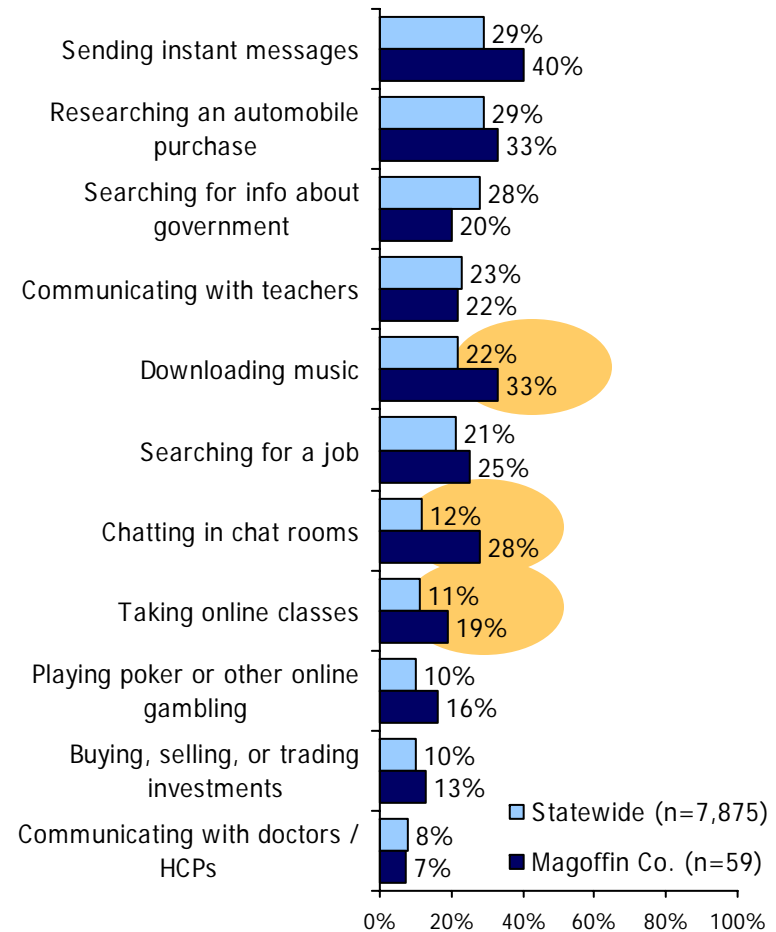

Uses for the Internet: Magoffin County

Source: 2005 ConnectKY Technology Assessment Study.

Statistically significant differences (z-test at 95% confidence level) between the two groups are highlighted.