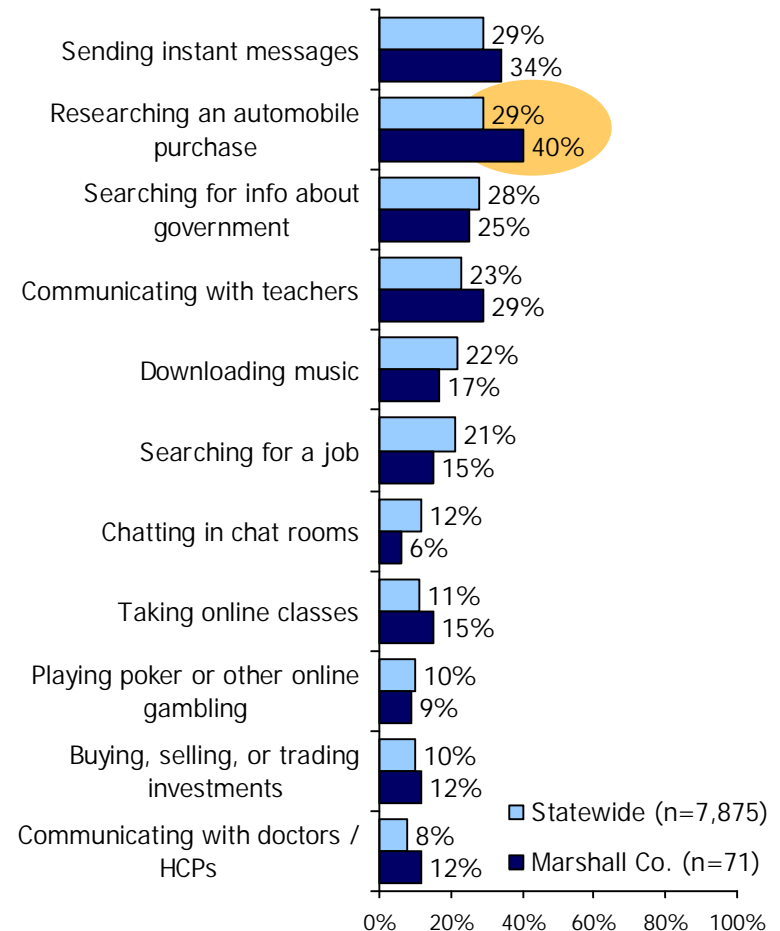

Internet & Broadband Use in Kentucky
Marshall County Results from the
2005 County Level Technology Assessment Study

Technology Use & Barriers: Marshall County

Source: 2005 ConnectKY Technology Assessment Study. Statistically significant differences (z-test at 95% confidence level) between the two groups are highlighted.
 Note: Barriers to obtaining Internet and broadband use are rebased to show as a percent of all adults.

Uses for the Internet: Marshall County

Source: 2005 ConnectKY Technology Assessment Study.
 Statistically significant differences (z-test at 95% confidence level) between the two groups are highlighted.