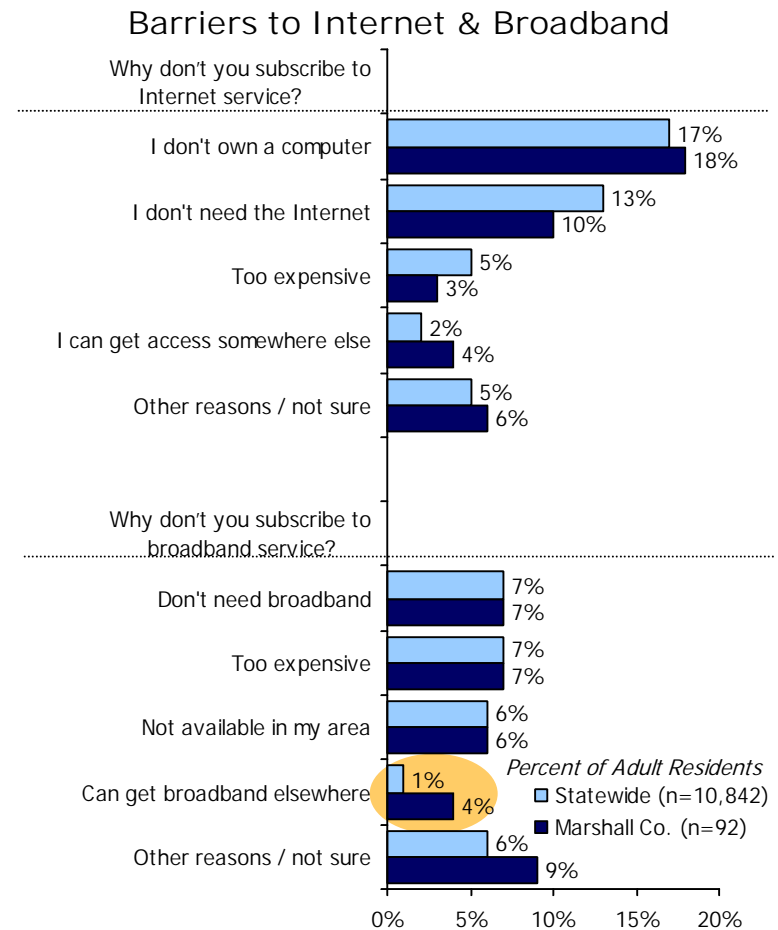

Internet & Broadband Use in Kentucky
Marshall County Results from the
2005 County Level Technology Assessment Study

Technology Use & Barriers: Marshall County

Source: 2005 ConnectKY Technology Assessment Study. Statistically significant differences (z-test at 95% confidence level) between the two groups are highlighted.
 Note: Barriers to obtaining Internet and broadband use are rebased to show as a percent of all adults.

Uses for the Internet: Marshall County

Source: 2005 ConnectKY Technology Assessment Study.
 Statistically significant differences (z-test at 95% confidence level) between the two groups are highlighted.