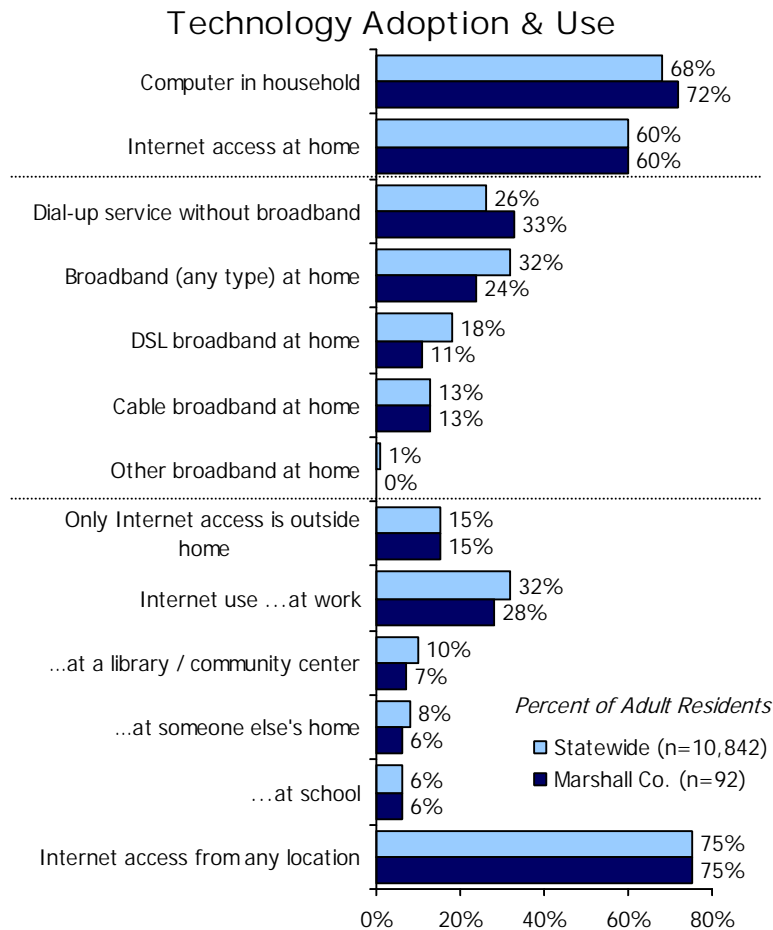

Internet & Broadband Use in Kentucky
Marshall County Results from the
2005 County Level Technology Assessment Study

Technology Use & Barriers: Marshall County

Source: 2005 ConnectKY Technology Assessment Study. Statistically significant differences (z-test at 95% confidence level) between the two groups are highlighted.
 Note: Barriers to obtaining Internet and broadband use are rebased to show as a percent of all adults.

Uses for the Internet: Marshall County

Source: 2005 ConnectKY Technology Assessment Study.
 Statistically significant differences (z-test at 95% confidence level) between the two groups are highlighted.