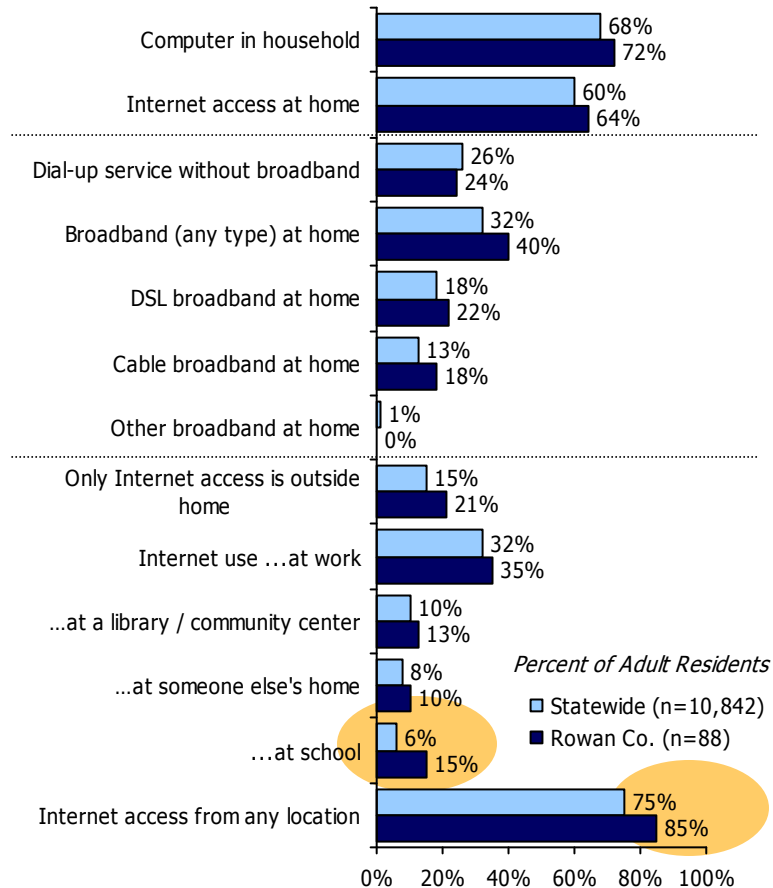

**Internet & Broadband Use in Kentucky
Rowan County Results from the
2005 County Level Technology Assessment Study**

Technology Use & Barriers: Rowan County

Technology Adoption & Use

Barriers to Internet & Broadband

Source: 2005 ConnectKY Technology Assessment Study. Statistically significant differences (z-test at 95% confidence level) between the two groups are highlighted.
 Note: Barriers to obtaining Internet and broadband use are rebased to show as a percent of all adults.

Uses for the Internet: Rowan County

Source: 2005 ConnectKY Technology Assessment Study.
 Statistically significant differences (z-test at 95% confidence level) between the two groups are highlighted.