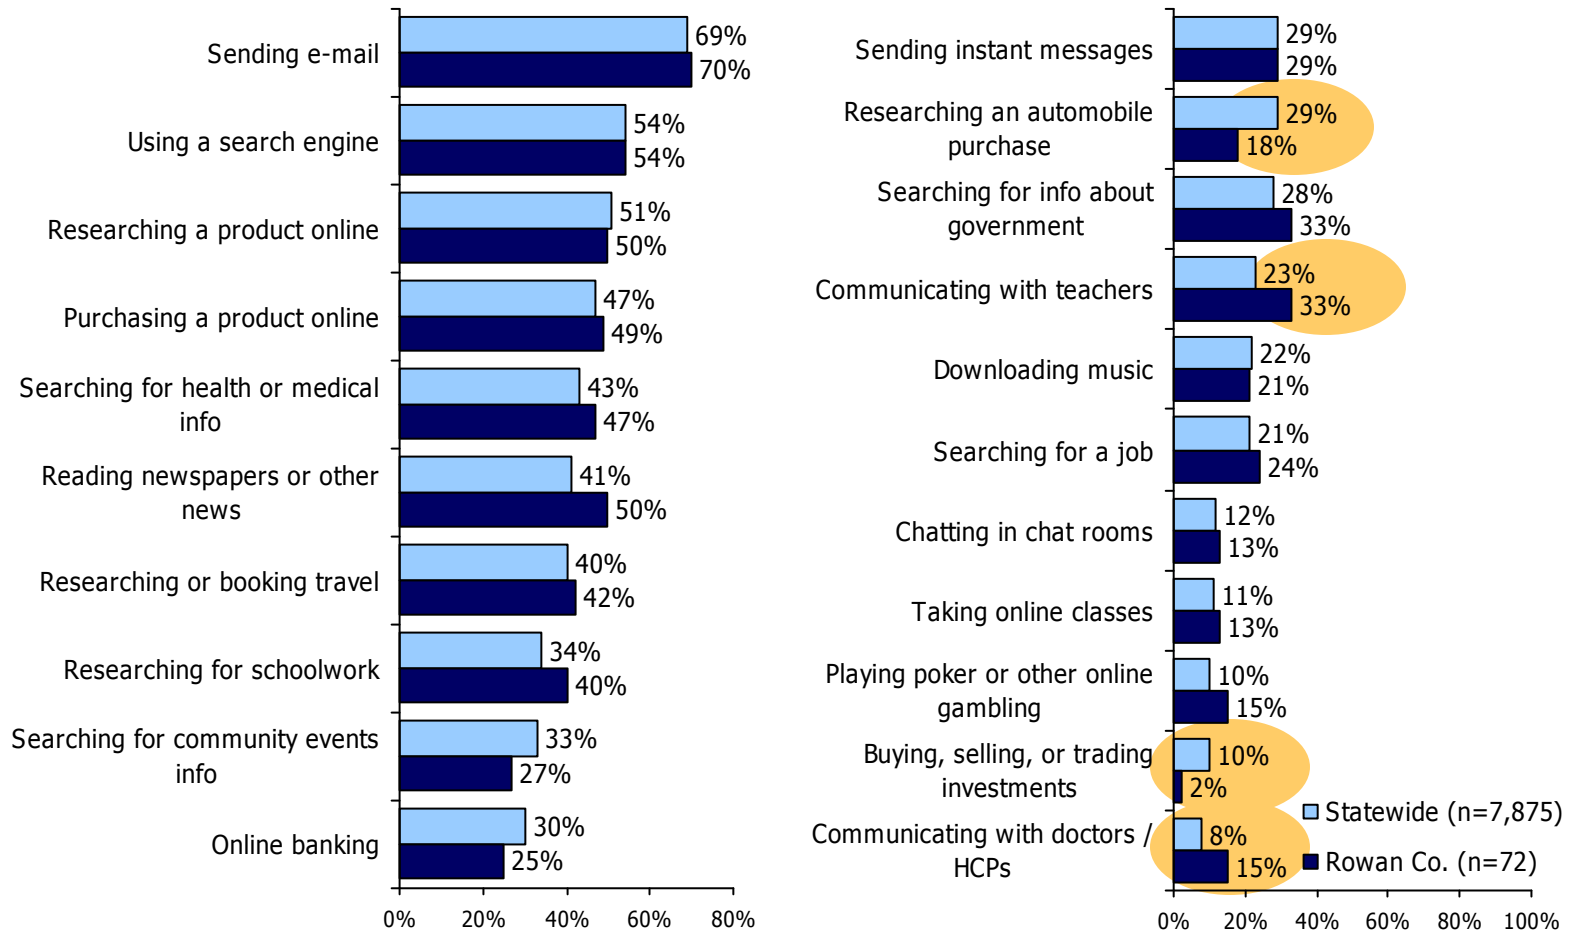

**Internet & Broadband Use in Kentucky
Rowan County Results from the
2005 County Level Technology Assessment Study**

Technology Use & Barriers: Rowan County

Technology Adoption & Use

Barriers to Internet & Broadband

Source: 2005 ConnectKY Technology Assessment Study. Statistically significant differences (z-test at 95% confidence level) between the two groups are highlighted.
 Note: Barriers to obtaining Internet and broadband use are rebased to show as a percent of all adults.

Uses for the Internet: Rowan County

Source: 2005 ConnectKY Technology Assessment Study.
 Statistically significant differences (z-test at 95% confidence level) between the two groups are highlighted.