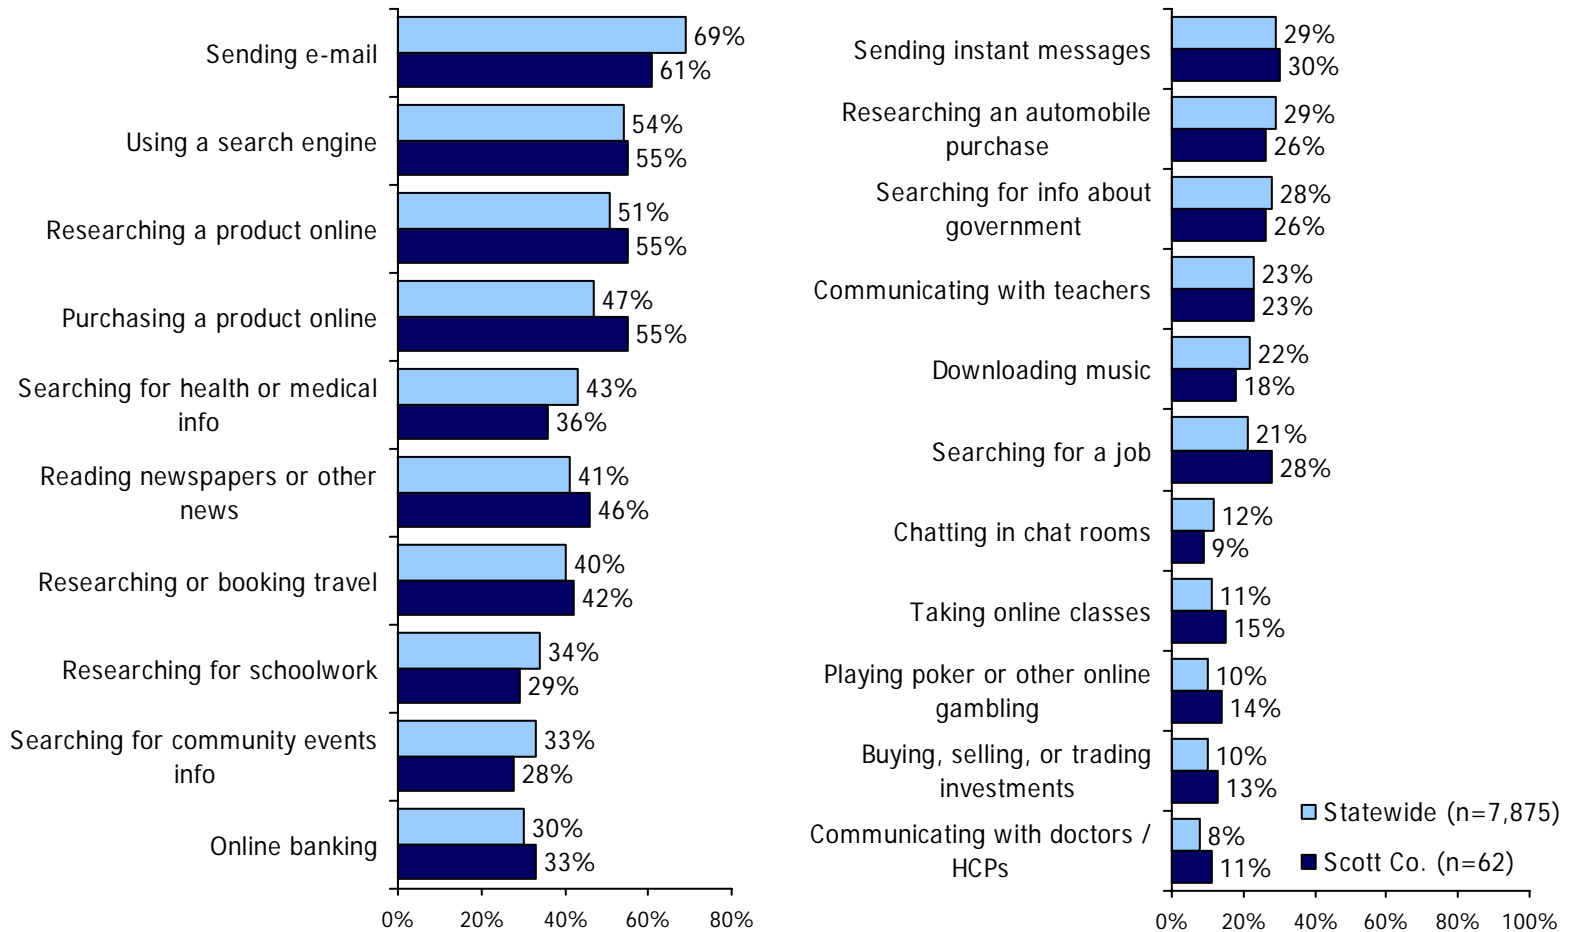

**Internet & Broadband Use in Kentucky
Scott County Results from the
2005 County Level Technology Assessment Study**

Technology Use & Barriers: Scott County

Technology Adoption & Use

Barriers to Internet & Broadband

Source: 2005 ConnectKY Technology Assessment Study. Statistically significant differences (z-test at 95% confidence level) between the two groups are highlighted.
 Note: Barriers to obtaining Internet and broadband use are rebased to show as a percent of all adults.

Uses for the Internet: Scott County

Source: 2005 ConnectKY Technology Assessment Study.
 Statistically significant differences (z-test at 95% confidence level) between the two groups are highlighted.