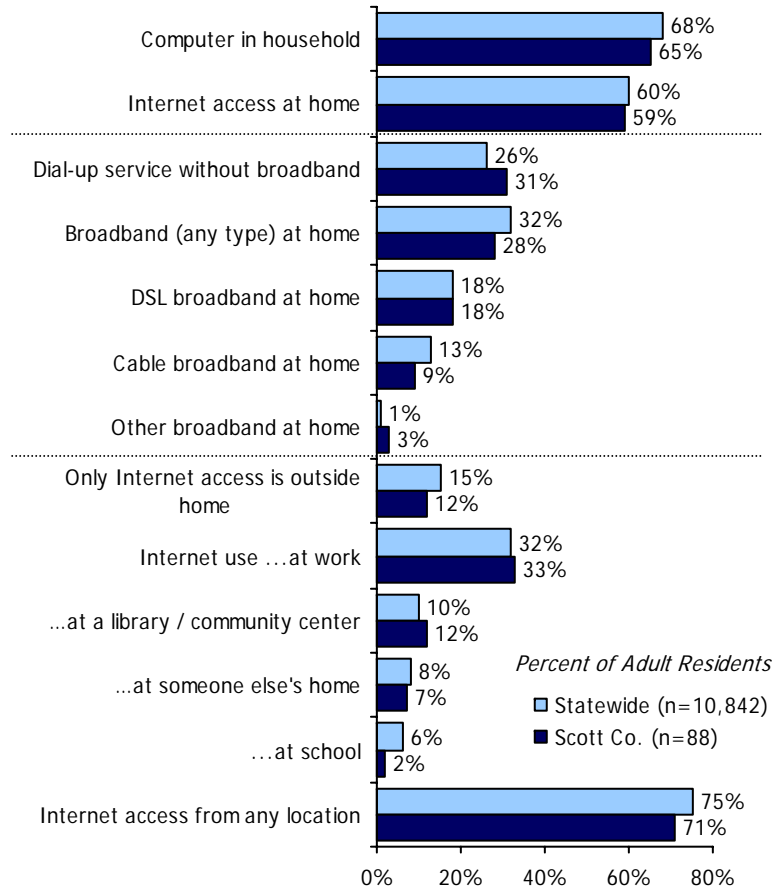

**Internet & Broadband Use in Kentucky
Scott County Results from the
2005 County Level Technology Assessment Study**

Technology Use & Barriers: Scott County

Technology Adoption & Use

Barriers to Internet & Broadband

Source: 2005 ConnectKY Technology Assessment Study. Statistically significant differences (z-test at 95% confidence level) between the two groups are highlighted.
 Note: Barriers to obtaining Internet and broadband use are rebased to show as a percent of all adults.

Uses for the Internet: Scott County

Source: 2005 ConnectKY Technology Assessment Study.
 Statistically significant differences (z-test at 95% confidence level) between the two groups are highlighted.