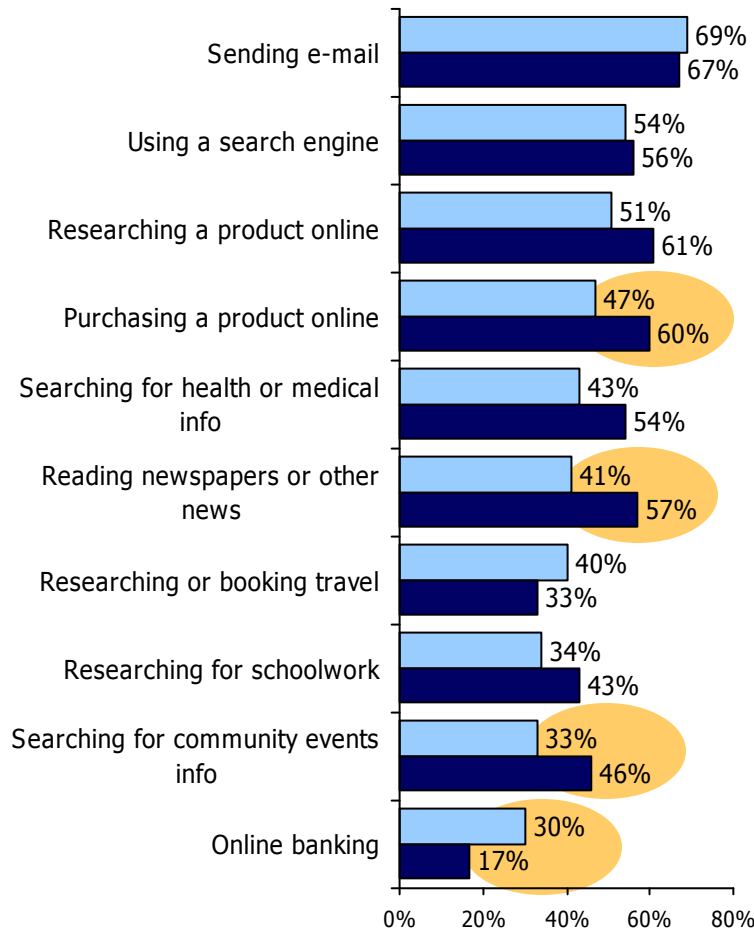

Uses for the Internet: Pike County

Source: 2005 ConnectKY Technology Assessment Study.
Statistically significant differences (z-test at 95% confidence level) between the two groups are highlighted.