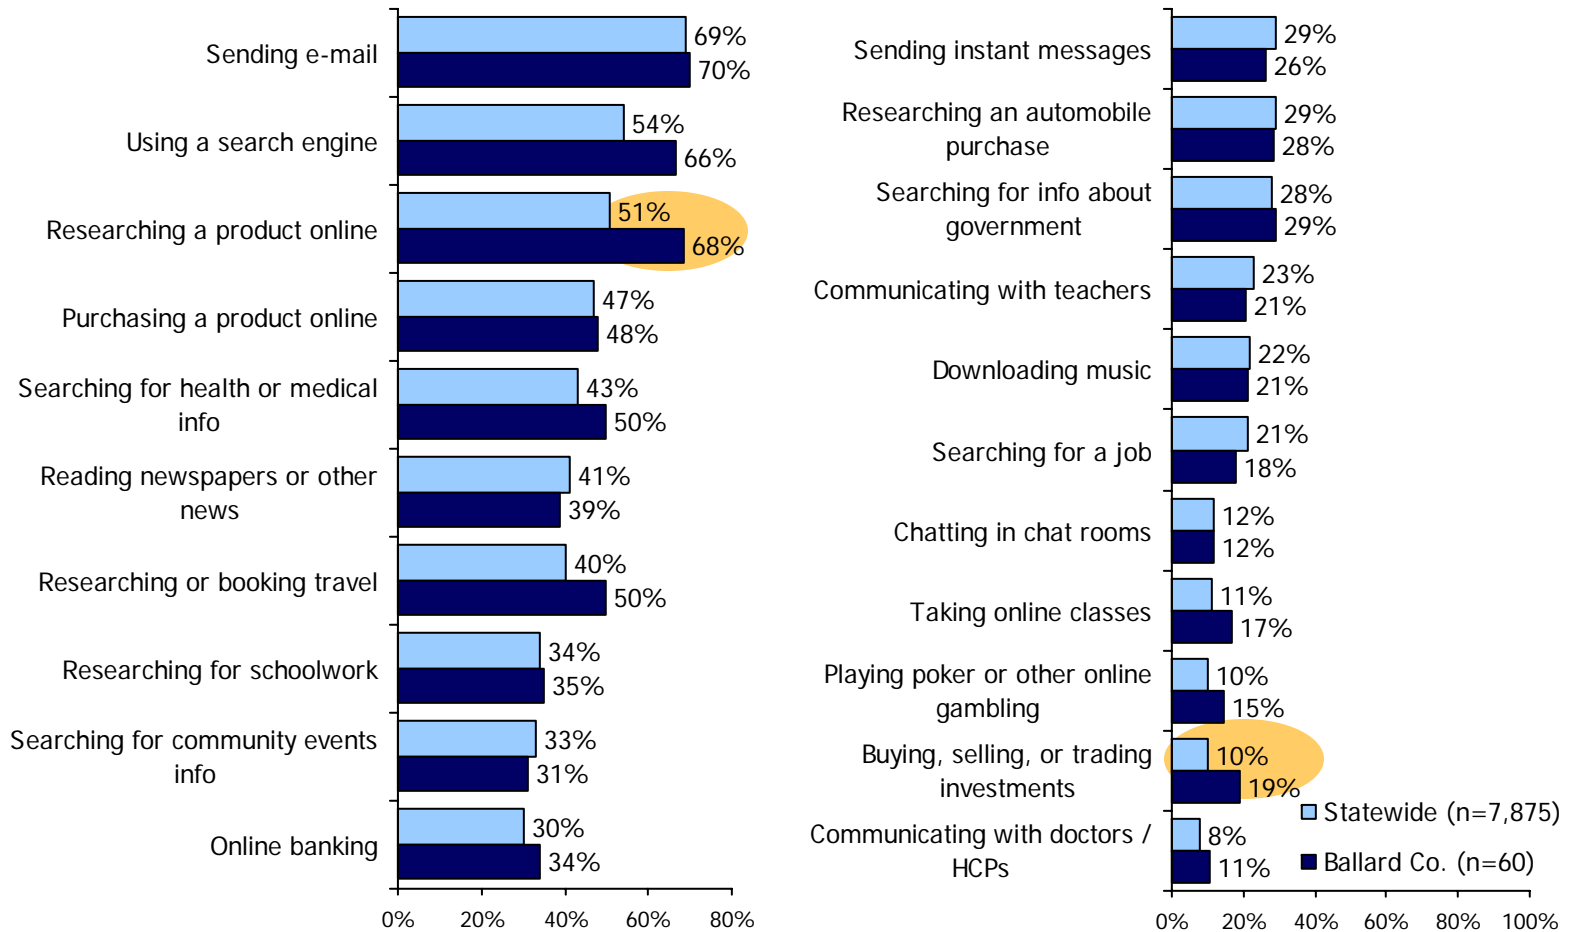

**Internet & Broadband Use in Kentucky
Ballard County Results from the
2005 County Level Technology Assessment Study**

Technology Use & Barriers: Ballard County

Technology Adoption & Use

Barriers to Internet & Broadband

Source: 2005 ConnectKY Technology Assessment Study. Statistically significant differences (z-test at 95% confidence level) between the two groups are highlighted.
 Note: Barriers to obtaining Internet and broadband use are rebased to show as a percent of all adults.

Uses for the Internet: Ballard County

Source: 2005 ConnectKY Technology Assessment Study.

Statistically significant differences (z-test at 95% confidence level) between the two groups are highlighted.