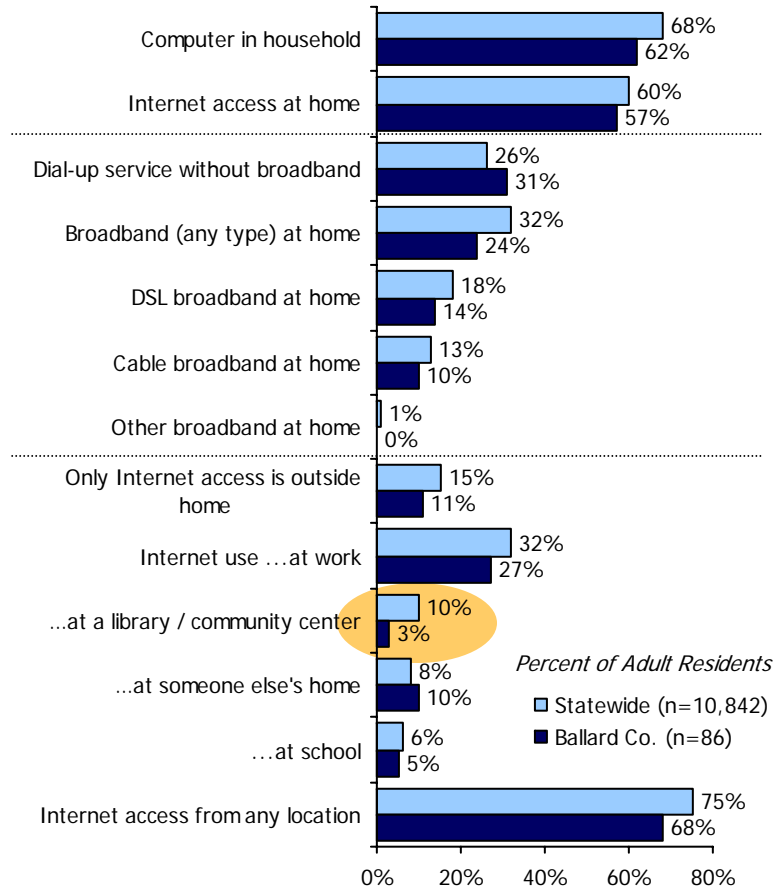

**Internet & Broadband Use in Kentucky
Ballard County Results from the
2005 County Level Technology Assessment Study**

Technology Use & Barriers: Ballard County

Technology Adoption & Use

Barriers to Internet & Broadband

Source: 2005 ConnectKY Technology Assessment Study. Statistically significant differences (z-test at 95% confidence level) between the two groups are highlighted.
 Note: Barriers to obtaining Internet and broadband use are rebased to show as a percent of all adults.

Uses for the Internet: Ballard County

Source: 2005 ConnectKY Technology Assessment Study.

Statistically significant differences (z-test at 95% confidence level) between the two groups are highlighted.